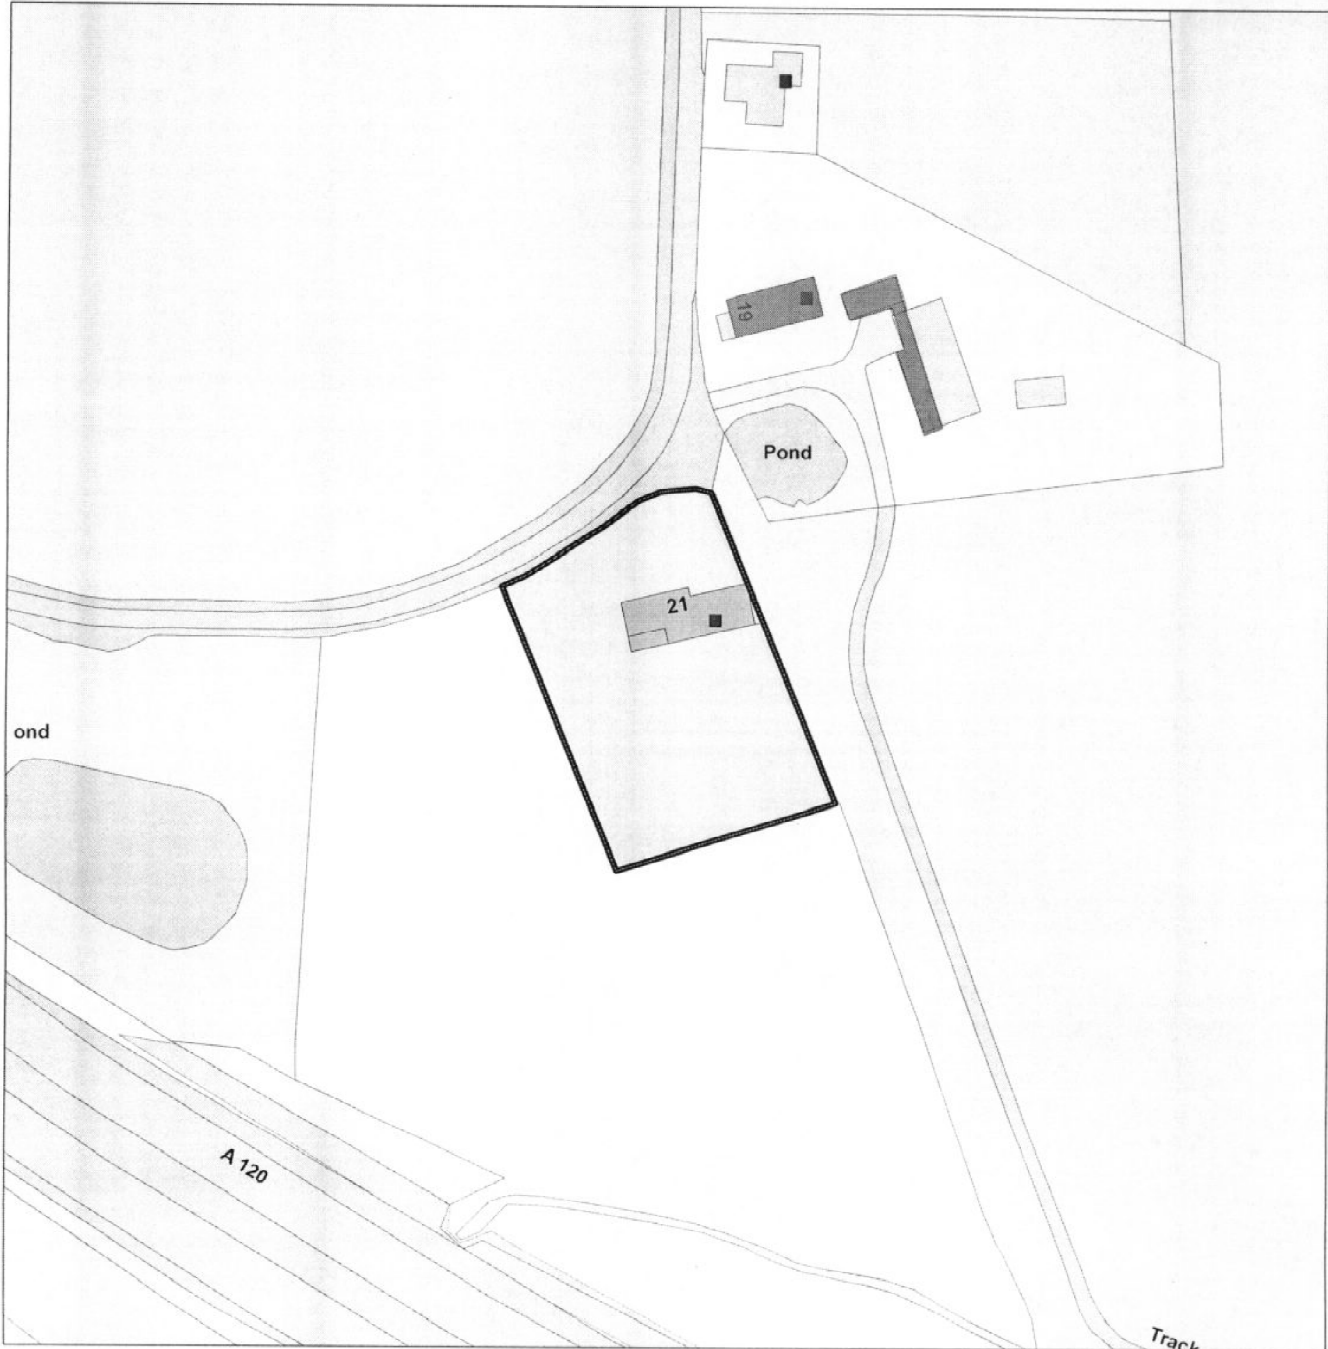

UTT/13/0772/ful

21 Clapton Hall Lane, Great Dunmow

Scale : 1:1250

Reproduced from the Ordnance Survey map with the permission of the Controller of Her Majesty's Stationery Office © Crown Copyright 2000.

Unauthorised reproduction infringes Crown Copyright and may lead to prosecution or civil proceedings.